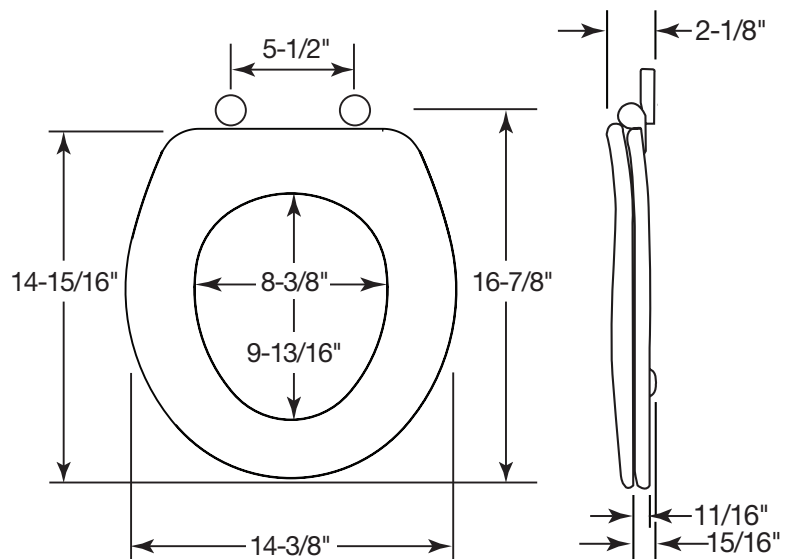

DIMENSIONS:

METAL WHISPER•CLOSE®
WITH EASY•CLEAN &
CHANGE® HINGES