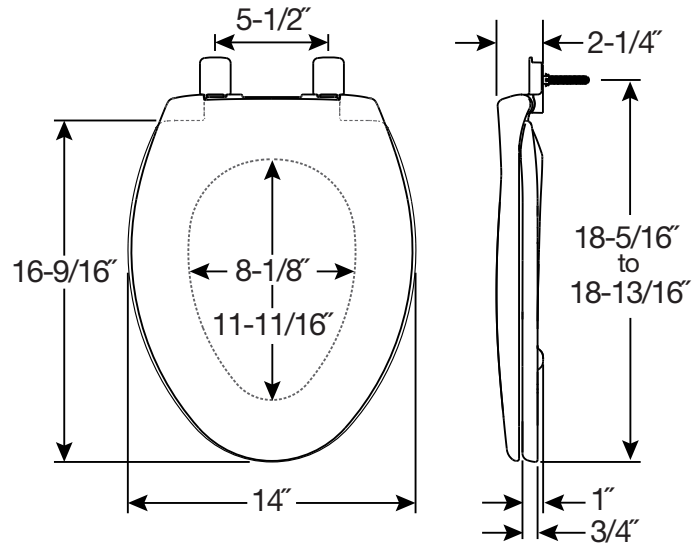

AFFINITY™ 1200E4

RESIDENTIAL PLASTIC TOILET SEAT

FEATURES:

- **STA-TITE® Seat Fastening System™**
Never Loosens™
- **Easy•Clean & Change®**
Removes for cleaning
- **Whisper•Close®**
Slowly and quietly closes
- **Precision Seat Fit™**
1/2" front-to-back adjustability provides the perfect bowl fit
- **Super Grip Bumpers™**
Provides greater stability

SPECIFICATIONS:

- Size:** Elongated
- Material:** Plastic
- Style:** Closed Front with Cover
- Ring Bumpers:** Two
- Hinges:** Plastic
- Hardware:** STA-TITE® Seat Fastening System™

Codes & Standards:  Complies with IAPMO/ANSI Z124.5 Standards Residential Classification